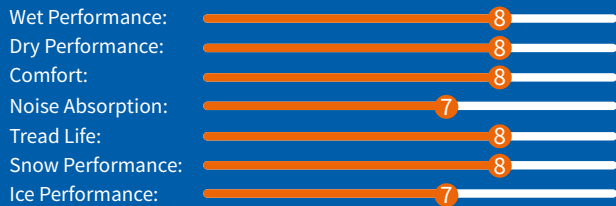

ALL-SEASON PERFORMANCE TYRE

## FOUR SEASON PERFORMANCE

The unique 4 season asymmetric pattern is designed for use all year round. Zigzagged sipe and block design maximize grip in water and snow. The three main grooves quickly and effectively drain water and snow for a safer drive.