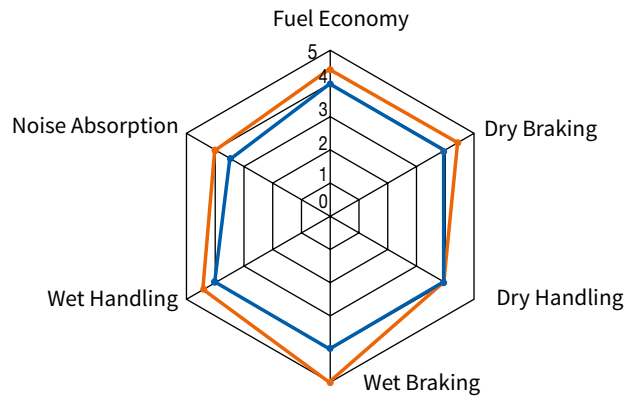

— ATREZZO ZSR

— Conventional Products