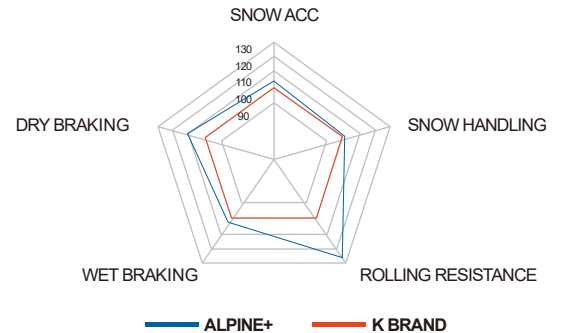

HIGH PERFORMANCE WINTER TYRE

## PERFORMANCE RATINGS:

The latest generation of HP Alpine winter tyres for cars and family sedans focused on improving safety in wet winter conditions. The **ALPINE+** has a directional pattern that effectively breaks through and disperses snow and water for improved traction and braking performance. ALPINE+ comes in sizes ranging from 13inch to 17inch.

### WINTER SAFETY

The spear-shape pattern effectively disperses snow and water quickly to maintain secure contact with the road. The tread pattern is made with a 100% silica compound that maximizes grip, reduces rolling resistance, and tread wear while also maintaining softness in extreme cold temperatures.

### SNOW TRACTION

A variable pitch design and increased number of lateral grooves and sipes provide greater performance on wet and snowy roads.